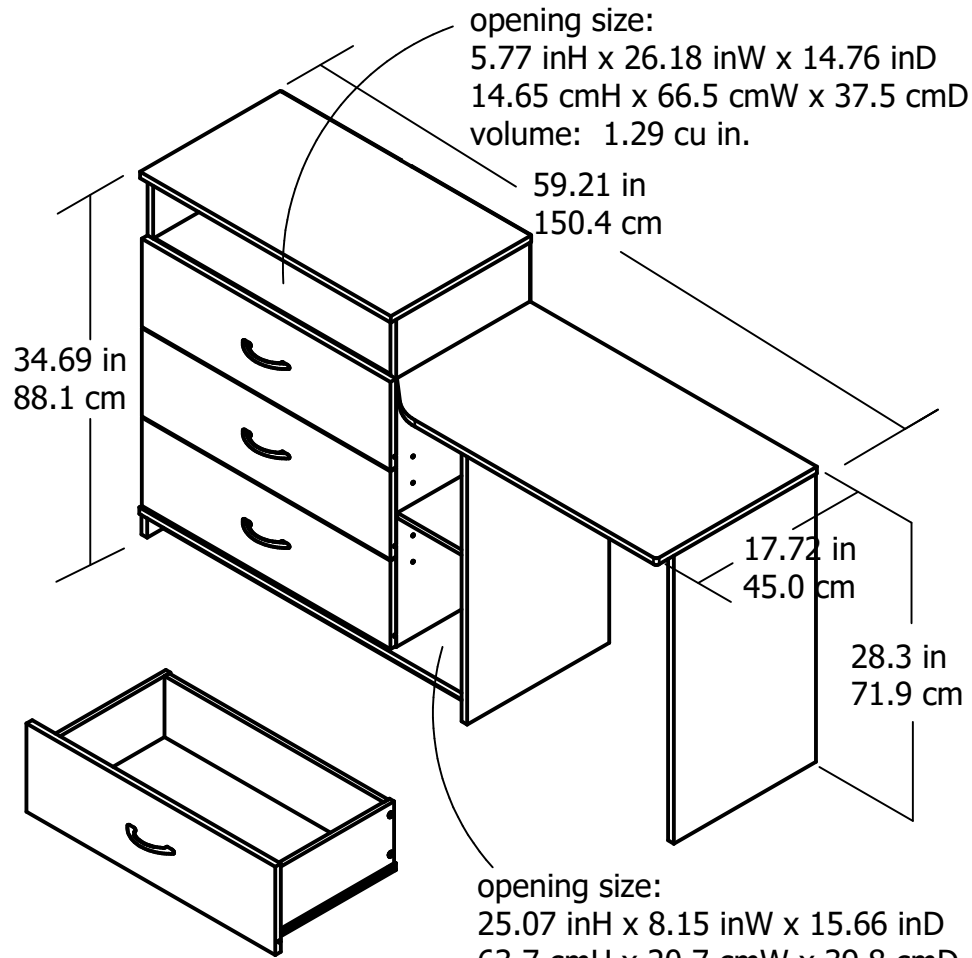

3 In 1 Desk

9866412COM

Inside drawer size:
5.88 inH x 24.17 inW x 13 inD
14.9 cmH x 61.4 cmW x 32.9 cmD
volume: 1.07 cu in each drawer

Wood Breakdown: 95% PB
Total storage: 6.35 cubic feet

Overall Product Size:
34.69 in H x 59.21 in W x 17.72 in D
88.1 cm H x 150.4 cm W x 45.0 cm D

Maximum Weight Capacities
Unit Weight: 110 lbs. (49.9 kg)