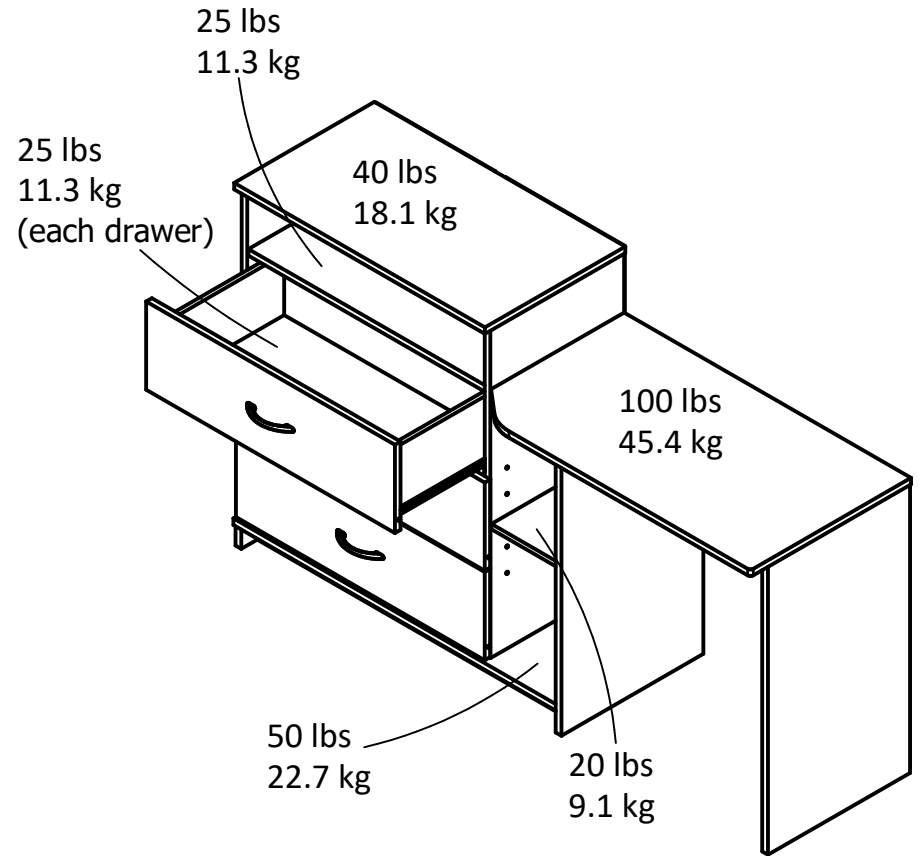

3 In 1 Desk

9866412COM

Inside drawer size:
5.88 inH x 24.17 inW x 13 inD
14.9 cmH x 61.4 cmW x 32.9 cmD
volume: 1.07 cu in each drawer

Wood Breakdown: 95% PB
Total storage: 6.35 cubic feet

Overall Product Size:
34.69 in H x 59.21 in W x 17.72 in D
88.1 cm H x 150.4 cm W x 45.0 cm D

Maximum Weight Capacities
Unit Weight: 110 lbs. (49.9 kg)